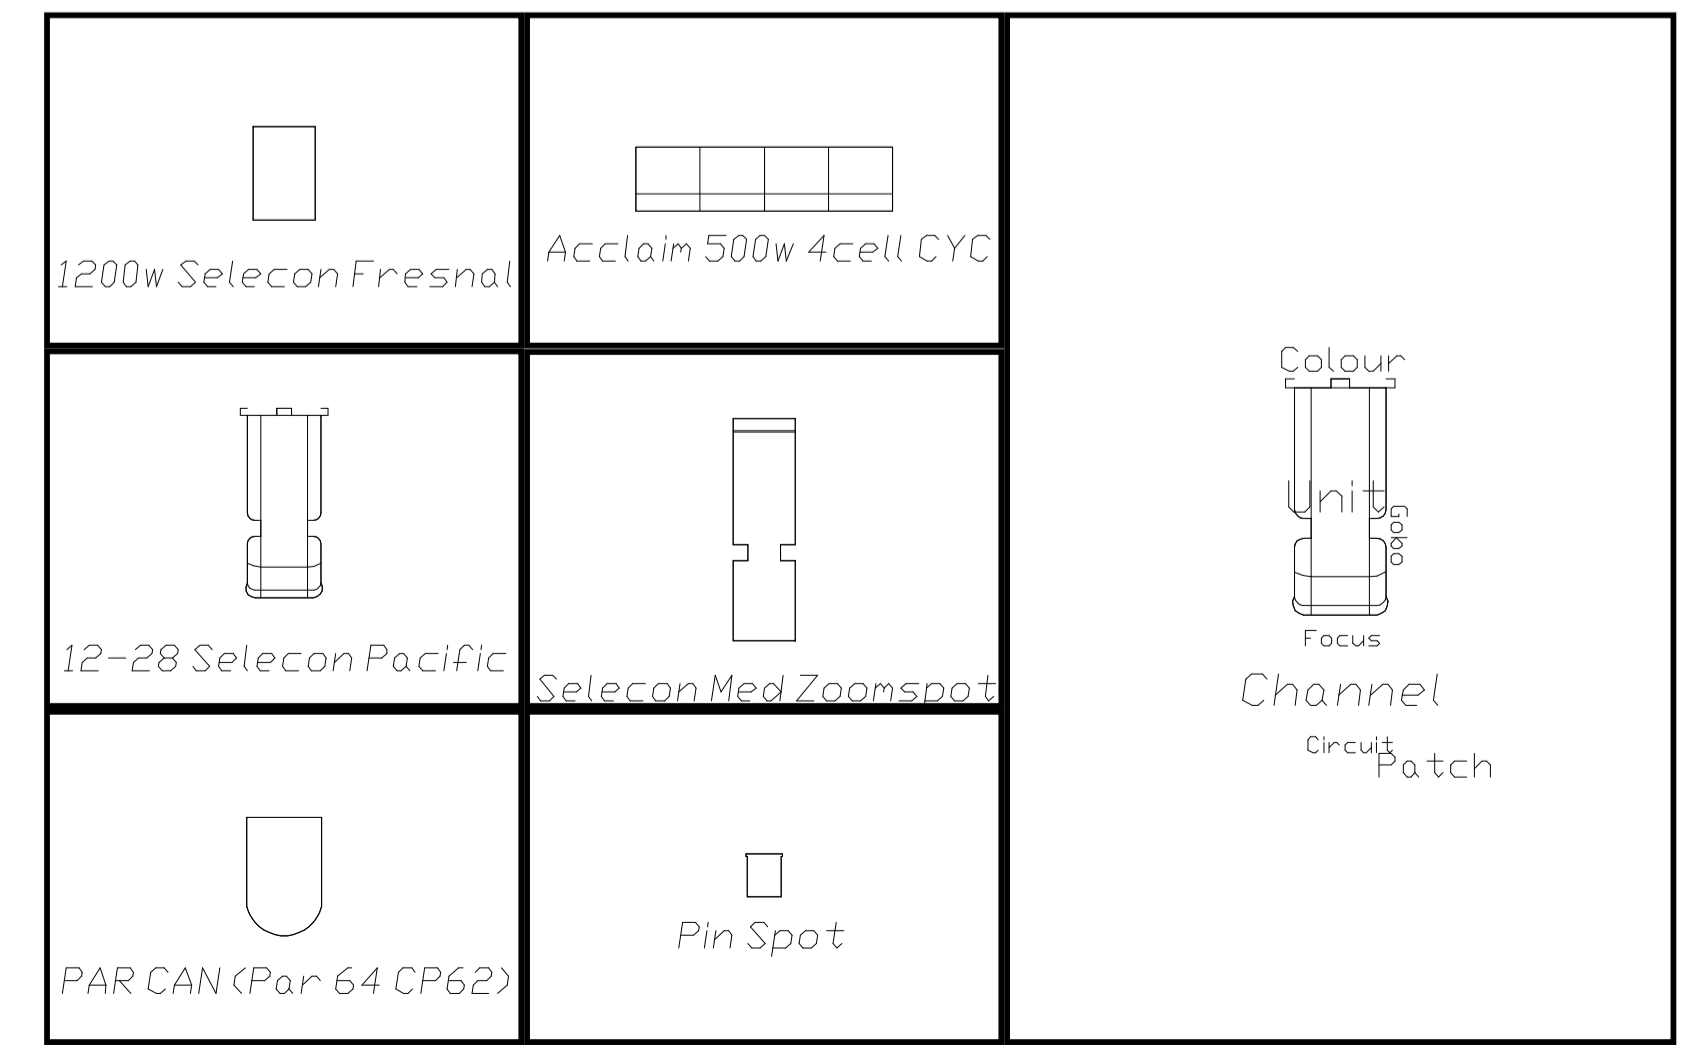

Drawn BY Borris Technical Sercives 021 438 500, byronwilliams@woosh.co.nz

Plans of other scales are adavable on request

Your Text