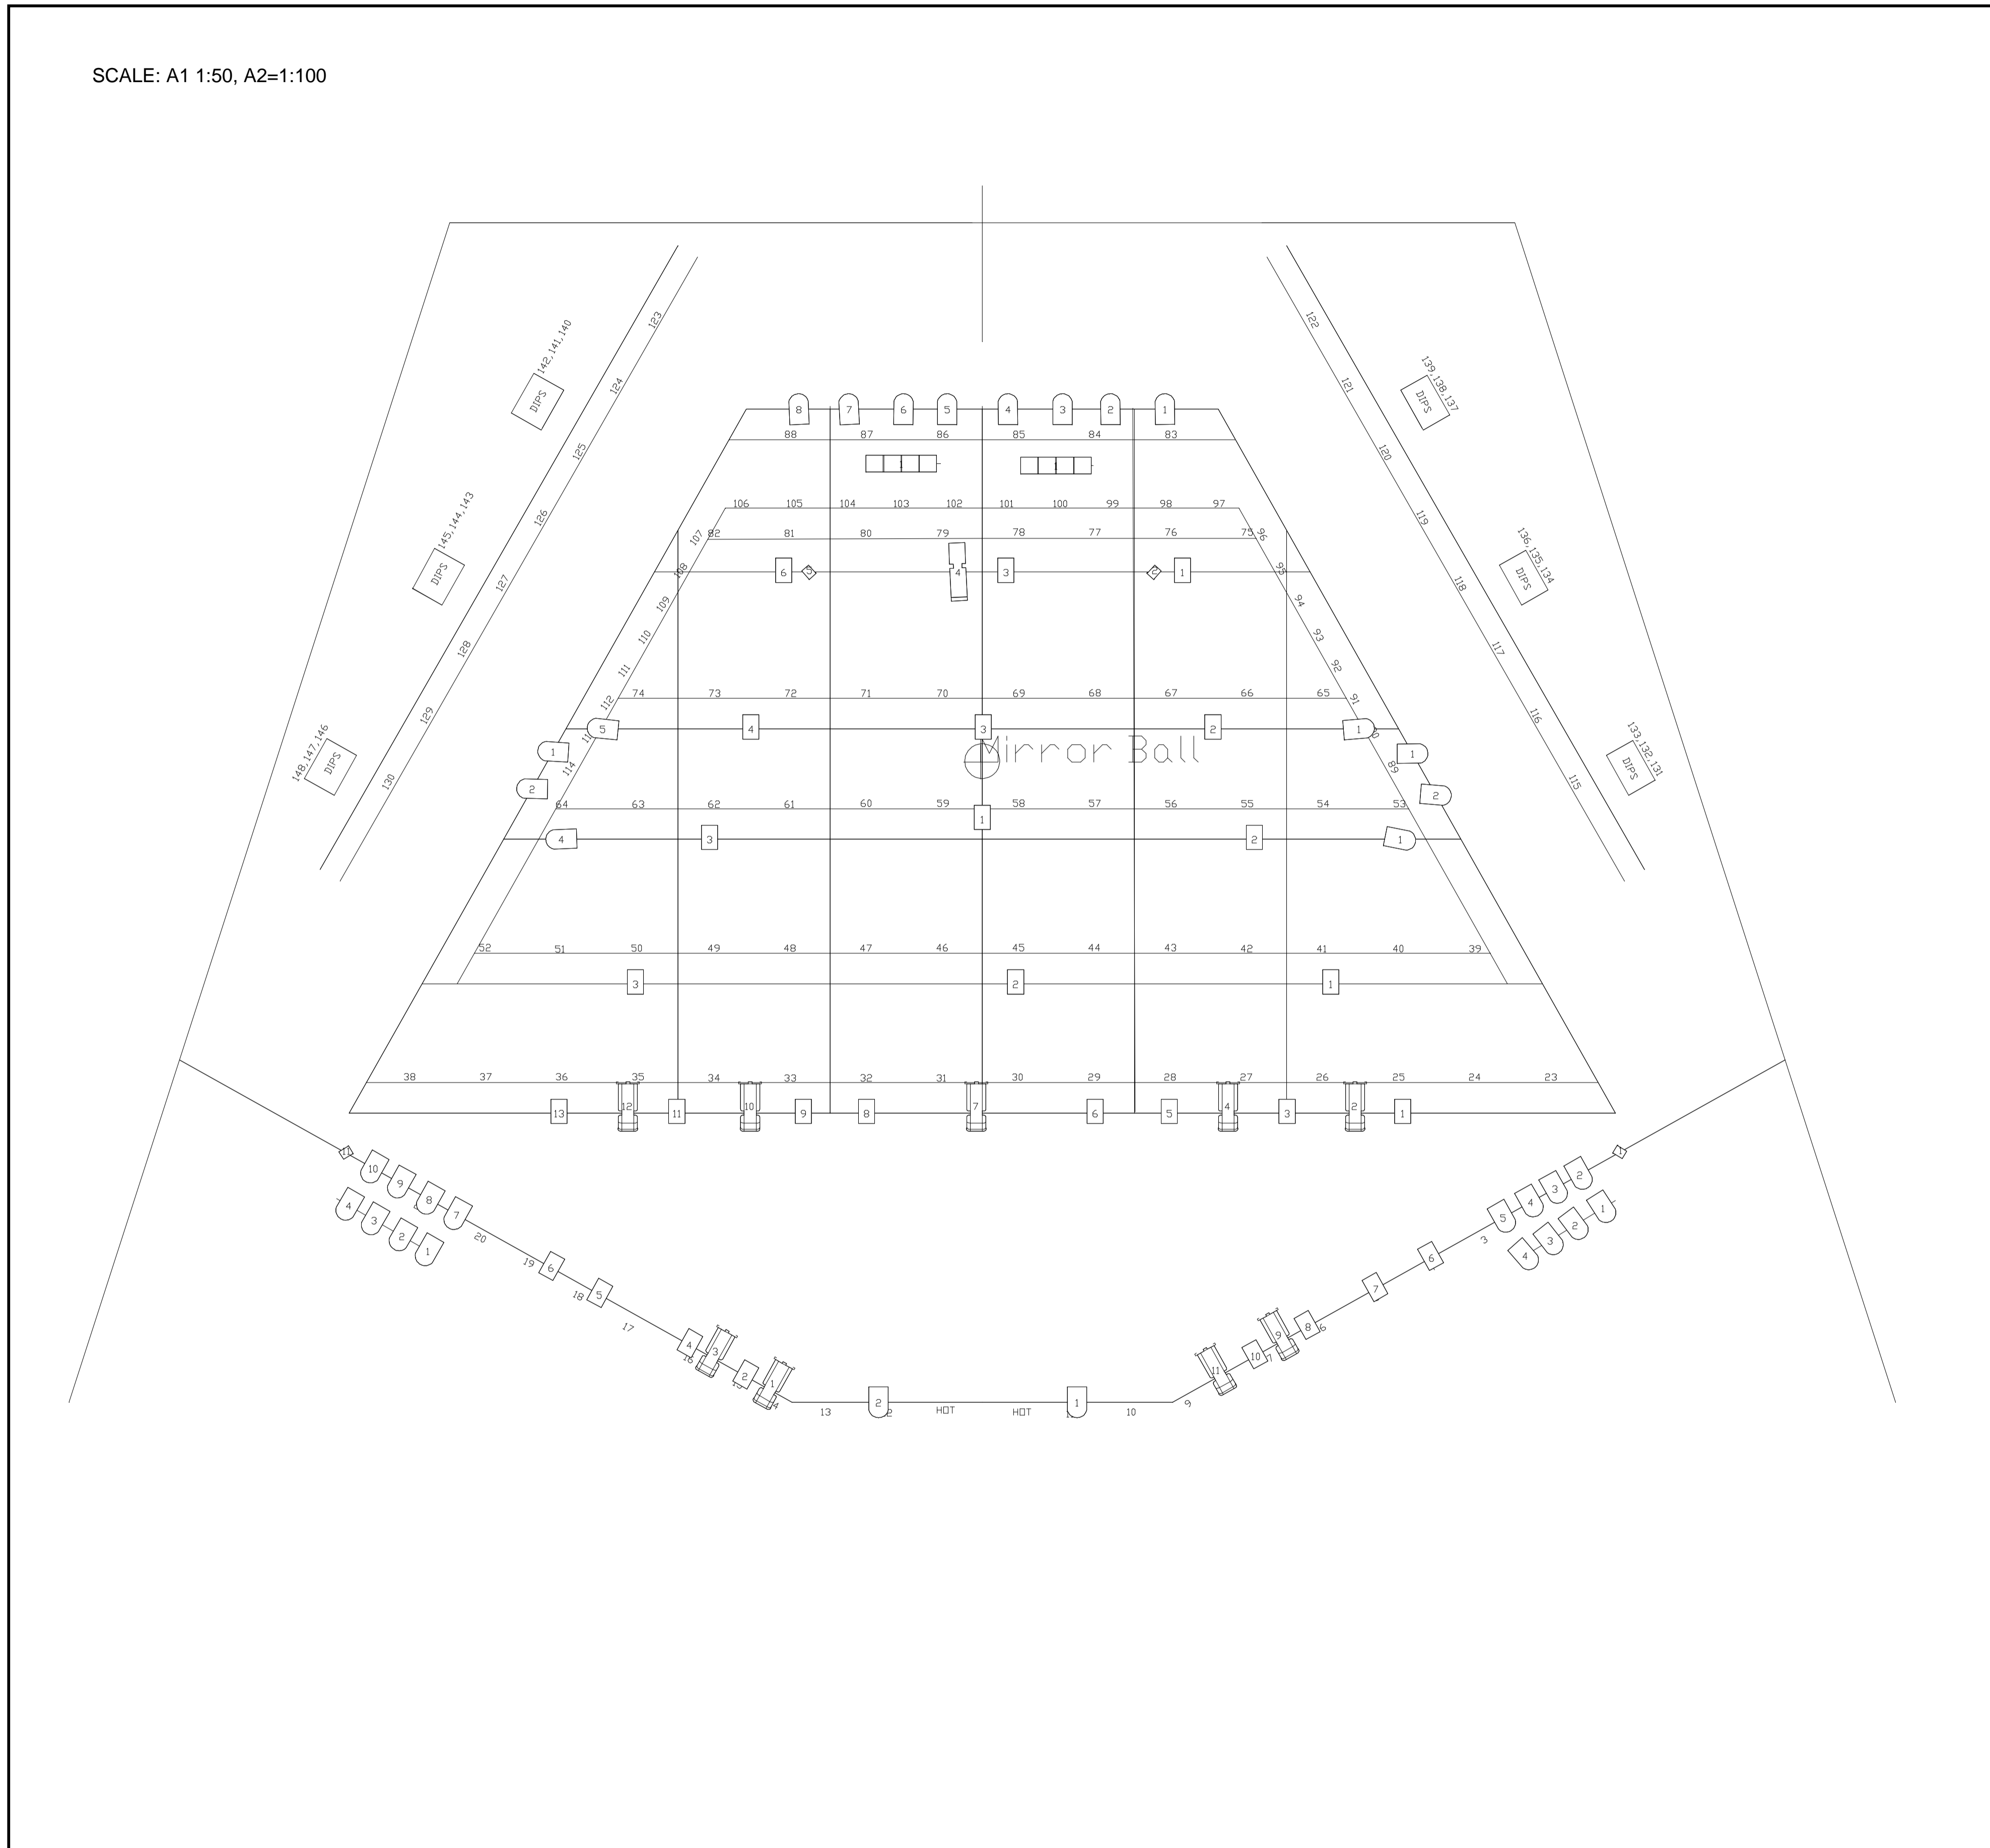

SCALE: A1 1:50, A2=1:100

Instrument Count (All Layers) 26/7/2007 12:59

Venue: Dorothy Windstone Center Auckland Girls Gramr Show:
 Designer: Assistant:

Type	Lens	Count	Status
1200 Zoomspot		1	HUNG
Medium			
Aurora Cyc 4 Way		2	HUNG
Linear			
Compact Fresnel		28	HUNG
Pacific 12->28° Zoom		9	HUNG
PAR 64		34	HUNG
Pinspot		4	HUNG
		78	

Plans of other scales are adavable on request

Your Text